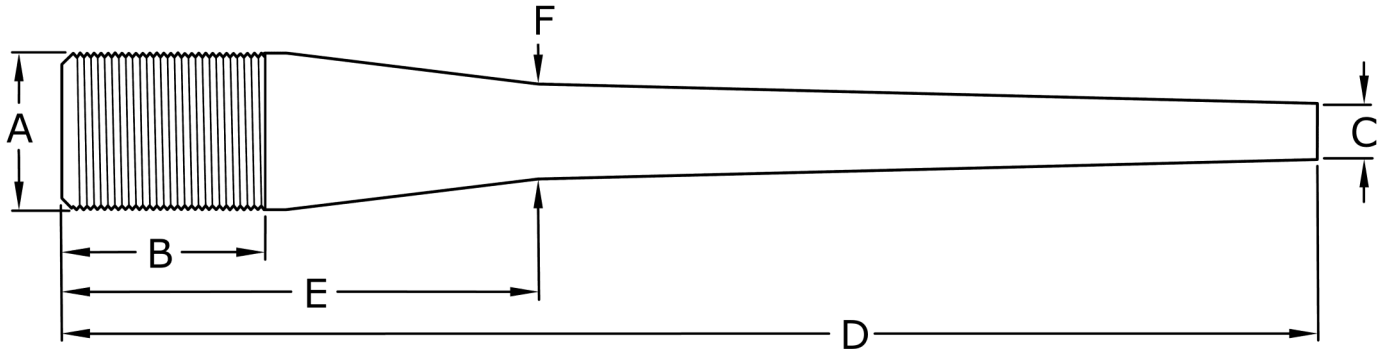

### Shank Dimensions

Shank	Thread	A	B
Small/ Standard	1-1/16" - 20	1.057"	1.600"
Large	1-1/8" - 20	1.120"	1.450"
Rem/Age	1-1/16" - 16	1.057"	1.550"

### Contour Dimensions

Contour	C	D	E	F	Weight*
Sporter	.594"	24"	6.900"	.750"	TBD
Heavy Sporter	.700"	26"	6.900"	.750"	3.5 lbs.
Lt. Varmint	.700"	26"	-	-	3.5 lbs.
Varmint	.815"	26"	-	-	4.5 lbs.
Bull	1.000"	28"	-	-	6 lbs.

### Non-standard Length Muzzle Diameters

Length (D)	Muzzle Diameter (C)				
	Sporter	Hvy. Sporter	Lt. Varmint	Varmint	Bull
20"	.631"	.716"	.803"	.890"	1.036"
21"	.622"	.713"	.786"	.878"	1.032"
22"	.612"	.711"	.759"	.865"	1.013"
23"	.603"	.708"	.744"	.853"	1.011"
24"	.594"	.705"	.729"	.840"	1.009"
25"	-	.703"	.715"	.828"	1.007"
26"	-	.700"	.700"	.815"	1.004"
27"	-	-	-	.803"	1.002"
28"	-	-	-	.790"	1.000"
29"	-	-	-	-	.998"
30"	-	-	-	-	.996"