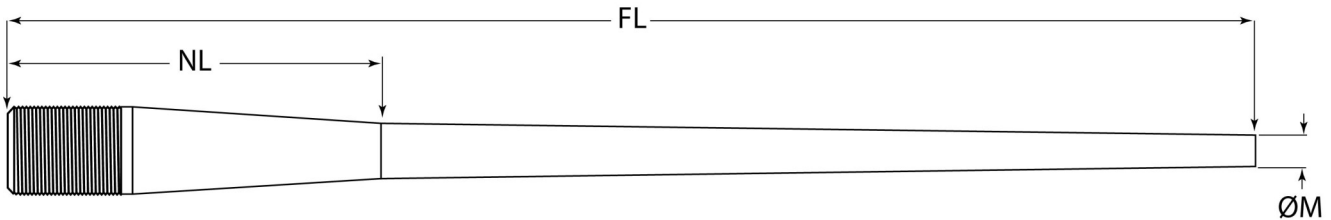

SAVAGE & REM/AGE PREFIT CONTOUR SPEC. SHEET

NSS TAPERED CONTOURS

CONTOUR	SMALL SHANK & REM/AGE	MUZZLE DIAMETER (ØM) AT FINISHED LENGTH (FL)						LARGE SHANK	MUZZLE DIAMETER (ØM) AT FINISHED LENGTH (FL)						APPROX. WEIGHT (lbs)	FLUTING AVAILABILITY
		20"	22"	24"	26"	28"	30"		20"	22"	24"	26"	28"	30"		
Light Varmint		.788	.759	.729	.700	—	—	.803	.769	.734	.700	—	—	4.0 @ 24"	Up to 7mm	
Varmint		.875	.855	.835	.815	.795	.775	.890	.865	.840	.815	.790	.765	4.5 @ 26"	Up to 7mm	
MTU		.962	.951	.941	.930	.920	.910	.981	.965	.950	.935	.920	.905	5.0 @ 26"	All Calibers	
Bull		1.017	1.013	1.009	1.004	1.000	.996	1.036	1.027	1.018	1.009	1.000	.991	6.0 @ 28"	All Calibers	

NSS SPORTER CONTOURS

CONTOUR	MUZZLE DIAMETER (ØM) AT FINISHED LENGTH (FL)				NECK LENGTH (NL)		APPROX. WEIGHT (lbs)	FLUTING AVAILABILITY
	20"	22"	24"	26"	SMALL SHANK & REM/AGE	LARGE SHANK		
Sporter	.630	.612	.593	.575	6.900"	7.290"	2.95 @ 24"	Not available
Heavy Sporter	.706	.711	.705	.700	6.900"	7.290"	3.38 @ 24"	Not available

NSS PALMA CONTOURS

CONTOUR	MUZZLE DIAMETER (ØM) AT FINISHED LENGTH (FL)						NECK LENGTH (Ø N)	APPROX. WEIGHT (lbs)	FLUTING AVAILABILITY
	20"	22"	24"	26"	28"	30"			
Light Palma	.813	.800	.788	.775	.763	.750	.900	TBD	All Calibers
Standard Palma	.842	.833	.875	.817	.808	.800	.900	TBD	All Calibers
Heavy Palma	.942	.933	.925	.917	.908	.900	1.000	TBD	All Calibers