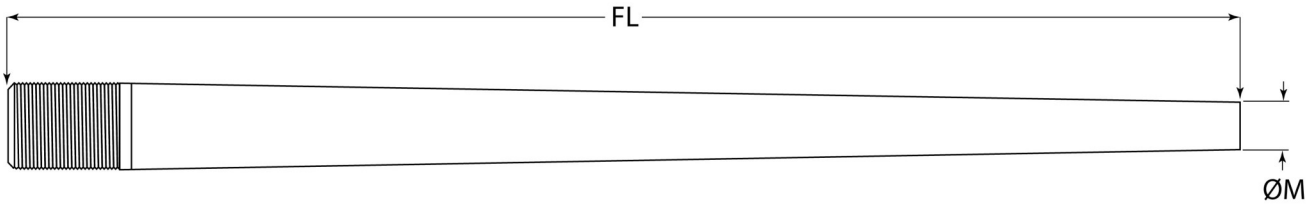

SAVAGE & REM/AGE PREFIT CONTOUR SPEC. SHEET

NSS TAPERED CONTOURS

CONTOUR	SMALL SHANK & REM/AGE	MUZZLE DIAMETER (ØM) AT FINISHED LENGTH (FL)						LARGE SHANK	MUZZLE DIAMETER (ØM) AT FINISHED LENGTH (FL)						APPROX. WEIGHT (lbs)	FLUTING AVAILABILITY
		20"	22"	24"	26"	28"	30"		20"	22"	24"	26"	28"	30"		
Light Varmint		.788	.759	.729	.700	—	—	.803	.769	.734	.700	—	—	4.0 @ 24"	Up to 7mm	
Varmint		.875	.855	.835	.815	.795	.775	.890	.865	.840	.815	.790	.765	4.5 @ 26"	Up to 7mm	
MTU		.962	.951	.941	.930	.920	.910	.981	.965	.950	.935	.920	.905	5.0 @ 26"	All Calibers	
Bull		1.017	1.013	1.009	1.004	1.000	.996	1.036	1.027	1.018	1.009	1.000	.991	6.0 @ 28"	All Calibers	

NSS SPORTER CONTOURS

CONTOUR	MUZZLE DIAMETER (ØM) AT FINISHED LENGTH (FL)				NECK LENGTH (NL)		APPROX. WEIGHT (lbs)	FLUTING AVAILABILITY
	20"	22"	24"	26"	SMALL SHANK & REM/AGE	LARGE SHANK		
Sporter	.630	.612	.593	.575	6.900"	7.290"	2.95 @ 24"	Not available
Heavy Sporter	.706	.711	.705	.700	6.900"	7.290"	3.38 @ 24"	Not available

NSS PALMA CONTOURS

CONTOUR	MUZZLE DIAMETER (ØM) AT FINISHED LENGTH (FL)						NECK LENGTH (Ø N)	APPROX. WEIGHT (lbs)	FLUTING AVAILABILITY
	20"	22"	24"	26"	28"	30"			
Light Palma	.813	.800	.788	.775	.763	.750	.900	TBD	All Calibers
Standard Palma	.842	.833	.875	.817	.808	.800	.900	TBD	All Calibers
Heavy Palma	.942	.933	.925	.917	.908	.900	1.000	TBD	All Calibers