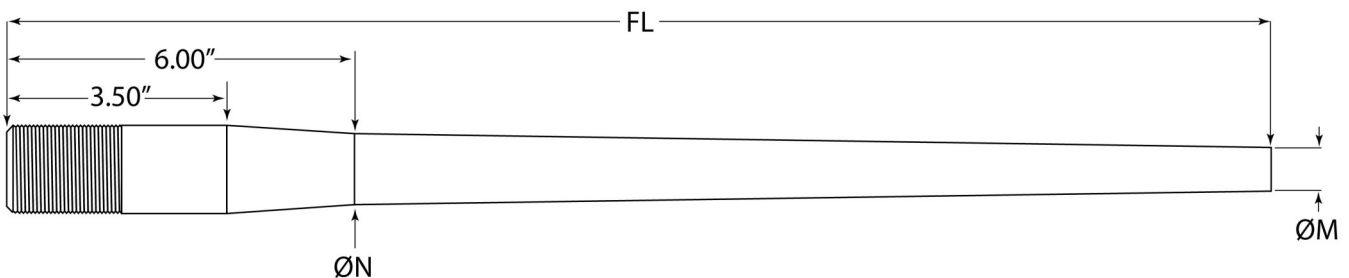

SAVAGE & REM/AGE PREFIT CONTOUR SPEC. SHEET

NSS TAPERED CONTOURS

CONTOUR	SMALL SHANK & REM/AGE	MUZZLE DIAMETER (ØM) AT FINISHED LENGTH (FL)						LARGE SHANK	MUZZLE DIAMETER (ØM) AT FINISHED LENGTH (FL)						APPROX. WEIGHT (lbs)	FLUTING AVAILABILITY
		20"	22"	24"	26"	28"	30"		20"	22"	24"	26"	28"	30"		
Light Varmint		.788	.759	.729	.700	—	—	.803	.769	.734	.700	—	—	4.0 @ 24"	Up to 7mm	
Varmint		.875	.855	.835	.815	.795	.775	.890	.865	.840	.815	.790	.765	4.5 @ 26"	Up to 7mm	
MTU		.962	.951	.941	.930	.920	.910	.981	.965	.950	.935	.920	.905	5.0 @ 26"	All Calibers	
Bull		1.017	1.013	1.009	1.004	1.000	.996	1.036	1.027	1.018	1.009	1.000	.991	6.0 @ 28"	All Calibers	

NSS SPORTER CONTOURS

CONTOUR	MUZZLE DIAMETER (ØM) AT FINISHED LENGTH (FL)				NECK LENGTH (NL)		APPROX. WEIGHT (lbs)	FLUTING AVAILABILITY
	20"	22"	24"	26"	SMALL SHANK & REM/AGE	LARGE SHANK		
Sporter	.630	.612	.593	.575	6.900"	7.290"	2.95 @ 24"	Not available
Heavy Sporter	.706	.711	.705	.700	6.900"	7.290"	3.38 @ 24"	Not available

NSS PALMA CONTOURS

CONTOUR	MUZZLE DIAMETER (ØM) AT FINISHED LENGTH (FL)						NECK LENGTH (Ø N)	APPROX. WEIGHT (lbs)	FLUTING AVAILABILITY
	20"	22"	24"	26"	28"	30"			
Light Palma	.813	.800	.788	.775	.763	.750	.900	TBD	All Calibers
Standard Palma	.842	.833	.875	.817	.808	.800	.900	TBD	All Calibers
Heavy Palma	.942	.933	.925	.917	.908	.900	1.000	TBD	All Calibers