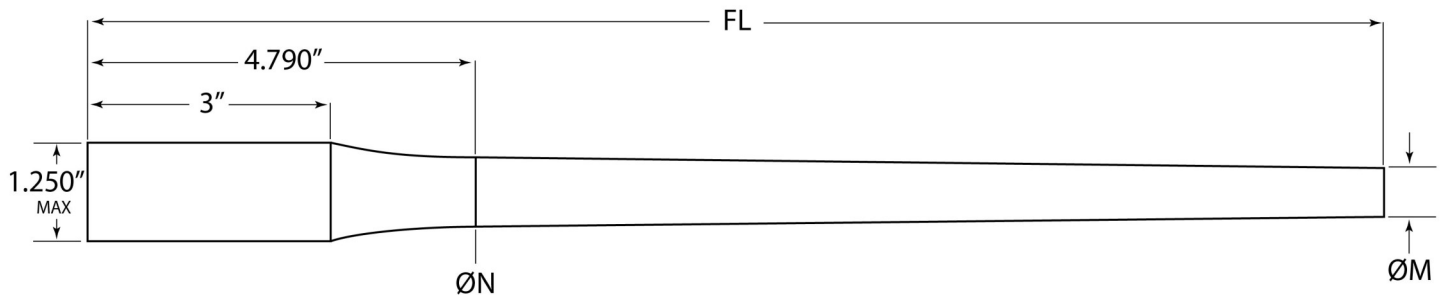

TAPERED

#	CONTOUR	FINISH LENGTH (FL)	MUZZLE DIA. (ØM)	APPROX. WEIGHT	FLUTING AVAILABILITY
-	STRAIGHT	Up to 31"	Up to 1.250"	N/A	All Calibers
#1	BULL	Up to 31"	1.000"	7.5 # @ 28"	All Calibers
#2	MTU	Up to 31"	0.920"	7.0 # @ 28"	All Calibers
#3	HEAVY TARGET	Up to 31"	0.875"	6.5 # @ 26"	All Calibers
#4	STANDARD TARGET	Up to 31"	0.820"	6.0 # @ 26"	Up to 7mm
#5	LIGHT TARGET	Up to 31"	0.750"	5.75 # @ 26"	Up to 7mm

SPORTER

#	CONTOUR	FINISH LENGTH (FL)	NECK DIA. (Ø N)	MUZZLE DIA. (ØM)	APPROX. WEIGHT	FLUTING AVAILABILITY
#6	BULL SPORTER	Up to 27"	0.900"	0.700"	4.0 # @ 26"	Up to 30 Cal
#7	HEAVY SPORTER	Up to 27"	0.870"	0.670"	3.75 # @ 26"	Up to 270 Cal
#8	MEDIUM SPORTER	Up to 27"	0.830"	0.630"	3.5 # @ 26"	Up to 6mm
#9	STANDARD SPORTER	Up to 27"	0.800"	0.600"	3.25 # @ 26"	Up to 22 Cal

PALMA

#	CONTOUR	FINISH LENGTH (FL)	NECK DIA. (Ø N)	MUZZLE DIA. (ØM)	APPROX. WEIGHT	FLUTING AVAILABILITY
#10	HEAVY PALMA	Up to 31"	1.000"	0.900"	6.50 # @ 30"	All Calibers
#11	STANDARD PALMA	Up to 31"	0.900"	0.800"	5.0 # @ 30"	Not Available
#12	LIGHT PALMA	Up to 31"	0.900"	0.750"	4.75 # @ 30"	Not Available