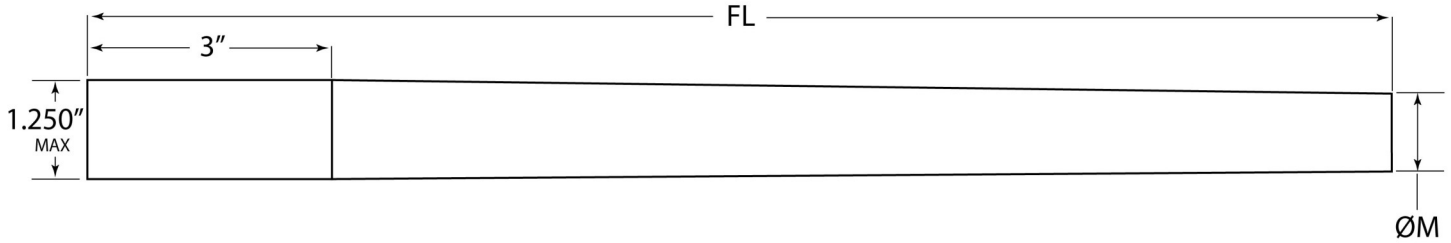

TAPERED

#	CONTOUR	FINISH LENGTH (FL)	MUZZLE DIA. (ØM)	APPROX. WEIGHT	FLUTING AVAILABILITY
-	STRAIGHT	Up to 31"	Up to 1.250"	N/A	All Calibers
#1	BULL	Up to 31"	1.000"	7.5 # @ 28"	All Calibers
#2	MTU	Up to 31"	0.920"	7.0 # @ 28"	All Calibers
#3	HEAVY TARGET	Up to 31"	0.875"	6.5 # @ 26"	All Calibers
#4	STANDARD TARGET	Up to 31"	0.820"	6.0 # @ 26"	Up to 7mm
#5	LIGHT TARGET	Up to 31"	0.750"	5.75 # @ 26"	Up to 7mm

SPORTER

#	CONTOUR	FINISH LENGTH (FL)	NECK DIA. (Ø N)	MUZZLE DIA. (ØM)	APPROX. WEIGHT	FLUTING AVAILABILITY
#6	BULL SPORTER	Up to 27"	0.900"	0.700"	4.0 # @ 26"	Up to 30 Cal
#7	HEAVY SPORTER	Up to 27"	0.870"	0.670"	3.75 # @ 26"	Up to 270 Cal
#8	MEDIUM SPORTER	Up to 27"	0.830"	0.630"	3.5 # @ 26"	Up to 6mm
#9	STANDARD SPORTER	Up to 27"	0.800"	0.600"	3.25 # @ 26"	Up to 22 Cal

PALMA

#	CONTOUR	FINISH LENGTH (FL)	NECK DIA. (Ø N)	MUZZLE DIA. (ØM)	APPROX. WEIGHT	FLUTING AVAILABILITY
#10	HEAVY PALMA	Up to 31"	1.000"	0.900"	6.50 # @ 30"	All Calibers
#11	STANDARD PALMA	Up to 31"	0.900"	0.800"	5.0 # @ 30"	Not Available
#12	LIGHT PALMA	Up to 31"	0.900"	0.750"	4.75 # @ 30"	Not Available