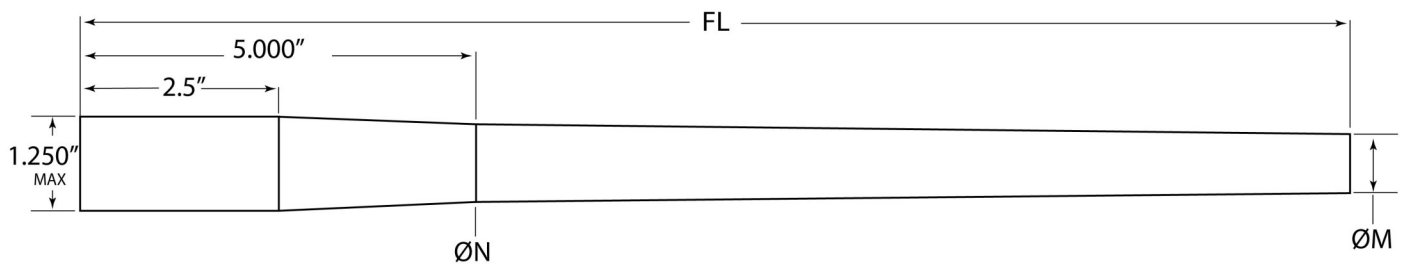

TAPERED

#	CONTOUR	FINISH LENGTH (FL)	MUZZLE DIA. (ØM)	APPROX. WEIGHT	FLUTING AVAILABILITY
-	STRAIGHT	Up to 31"	Up to 1.250"	N/A	All Calibers
#1	BULL	Up to 31"	1.000"	7.5 # @ 28"	All Calibers
#2	MTU	Up to 31"	0.920"	7.0 # @ 28"	All Calibers
#3	HEAVY TARGET	Up to 31"	0.875"	6.5 # @ 26"	All Calibers
#4	STANDARD TARGET	Up to 31"	0.820"	6.0 # @ 26"	Up to 7mm
#5	LIGHT TARGET	Up to 31"	0.750"	5.75 # @ 26"	Up to 7mm

SPORTER

#	CONTOUR	FINISH LENGTH (FL)	NECK DIA. (Ø N)	MUZZLE DIA. (ØM)	APPROX. WEIGHT	FLUTING AVAILABILITY
#6	BULL SPORTER	Up to 27"	0.900"	0.700"	4.0 # @ 26"	Up to 30 Cal
#7	HEAVY SPORTER	Up to 27"	0.870"	0.670"	3.75 # @ 26"	Up to 270 Cal
#8	MEDIUM SPORTER	Up to 27"	0.830"	0.630"	3.5 # @ 26"	Up to 6mm
#9	STANDARD SPORTER	Up to 27"	0.800"	0.600"	3.25 # @ 26"	Up to 22 Cal

PALMA

#	CONTOUR	FINISH LENGTH (FL)	NECK DIA. (Ø N)	MUZZLE DIA. (ØM)	APPROX. WEIGHT	FLUTING AVAILABILITY
#10	HEAVY PALMA	Up to 31"	1.000"	0.900"	6.50 # @ 30"	All Calibers
#11	STANDARD PALMA	Up to 31"	0.900"	0.800"	5.0 # @ 30"	Not Available
#12	LIGHT PALMA	Up to 31"	0.900"	0.750"	4.75 # @ 30"	Not Available