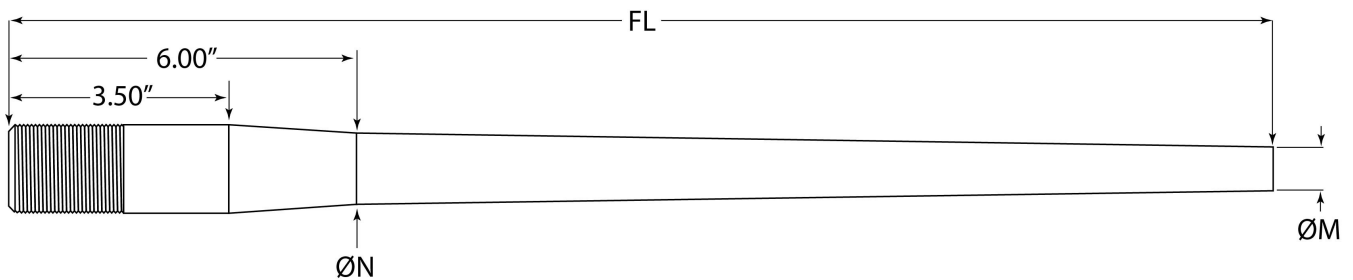

TAPERED CONTOURS

CONTOUR	MUZZLE DIA. (ØM) AT FINISHED LENGTH (FL)												APPROX. WEIGHT (lbs.)	FLUTING AVAILABILITY
	SMALL SHANK & REM/AGE						LARGE SHANK							
	20"	22"	24"	26"	28"	30"	20"	22"	24"	26"	28"	30"		
NSS LIGHT VARMINT	.788	.759	.729	.700	—	—	.803	.769	.734	.700	—	—	4.0 @ 24"	Up to 30 Cal
NSS VARMINT	.875	.855	.835	.815	.795	.775	.890	.865	.840	.815	.790	.765	4.5 @ 26"	Up to 30 Cal
NSS MTU	.962	.951	.941	.930	.920	.910	.981	.965	.950	.935	.920	.905	5.0 @ 26"	All Calibers
NSS BULL	1.017	1.013	1.009	1.004	1.000	.996	1.036	1.027	1.018	1.009	1.000	.991	6.0 @ 28"	All Calibers

SPORTER CONTOURS

CONTOUR	MUZZLE DIA. (ØM) AT FINISHED LENGTH (FL)				NECK LENGTH (NL)		APPROX. WEIGHT (lbs.)	FLUTING AVAILABILITY
	20"	22"	24"	26"	SMALL & REM/AGE	LARGE SHANK		
NSS SPORTER	.630	.612	.593	.575	6.900"	7.290"	2.95 @ 24"	Not Available
NSS HEAVY SPORTER	.706	.711	.705	.700	6.900"	7.290"	3.38 @ 24"	Not Available

PALMA CONTOURS

CONTOUR	MUZZLE DIA. (ØM) AT FINISHED LENGTH (FL)						NECK DIA. (Ø N)	APPROX. WEIGHT (lbs.)	FLUTING AVAILABILITY
	20"	22"	24"	26"	28"	30"			
NSS LIGHT PALMA	.813	.800	.788	.775	.763	.750	.900	4.5 @ 30"	Not Available
NSS STD. PALMA	.842	.833	.875	.817	.808	.800	.900	4.75 @ 30"	Not Available
NSS HEAVY PALMA	.942	.933	.925	.917	.908	.900	1.000	5.75 @ 30"	All Calibers