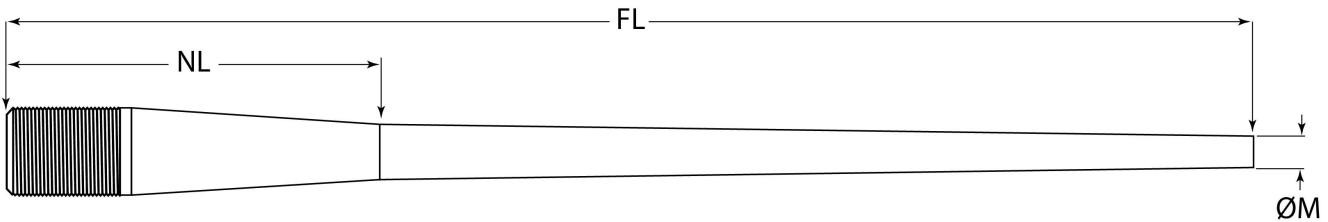

TAPERED CONTOURS

CONTOUR	MUZZLE DIA. (ØM) AT FINISHED LENGTH (FL)												APPROX. WEIGHT (lbs.)	FLUTING AVAILABILITY
	SMALL SHANK & REM/AGE						LARGE SHANK							
	20"	22"	24"	26"	28"	30"	20"	22"	24"	26"	28"	30"		
NSS LIGHT VARMINT	.788	.759	.729	.700	—	—	.803	.769	.734	.700	—	—	4.0 @ 24"	Up to 30 Cal
NSS VARMINT	.875	.855	.835	.815	.795	.775	.890	.865	.840	.815	.790	.765	4.5 @ 26"	Up to 30 Cal
NSS MTU	.962	.951	.941	.930	.920	.910	.981	.965	.950	.935	.920	.905	5.0 @ 26"	All Calibers
NSS BULL	1.017	1.013	1.009	1.004	1.000	.996	1.036	1.027	1.018	1.009	1.000	.991	6.0 @ 28"	All Calibers

SPORTER CONTOURS

CONTOUR	MUZZLE DIA. (ØM) AT FINISHED LENGTH (FL)				NECK LENGTH (NL)		APPROX. WEIGHT (lbs.)	FLUTING AVAILABILITY
	20"	22"	24"	26"	SMALL & REM/AGE	LARGE SHANK		
NSS SPORTER	.630	.612	.593	.575	6.900"	7.290"	2.95 @ 24"	Not Available
NSS HEAVY SPORTER	.706	.711	.705	.700	6.900"	7.290"	3.38 @ 24"	Not Available

PALMA CONTOURS

CONTOUR	MUZZLE DIA. (ØM) AT FINISHED LENGTH (FL)						NECK DIA. (Ø N)	APPROX. WEIGHT (lbs.)	FLUTING AVAILABILITY
	20"	22"	24"	26"	28"	30"			
NSS LIGHT PALMA	.813	.800	.788	.775	.763	.750	.900	4.5 @ 30"	Not Available
NSS STD. PALMA	.842	.833	.875	.817	.808	.800	.900	4.75 @ 30"	Not Available
NSS HEAVY PALMA	.942	.933	.925	.917	.908	.900	1.000	5.75 @ 30"	All Calibers