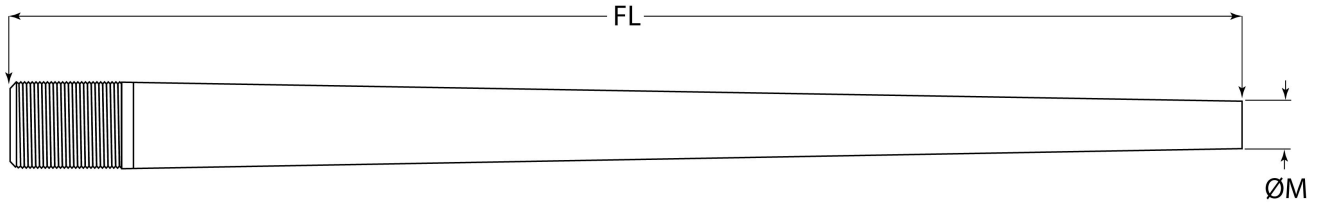

TAPERED CONTOURS

CONTOUR	MUZZLE DIA. (ØM) AT FINISHED LENGTH (FL)												APPROX. WEIGHT (lbs.)	FLUTING AVAILABILITY
	SMALL SHANK & REM/AGE						LARGE SHANK							
	20"	22"	24"	26"	28"	30"	20"	22"	24"	26"	28"	30"		
NSS LIGHT VARMINT	.788	.759	.729	.700	—	—	.803	.769	.734	.700	—	—	4.0 @ 24"	Up to 30 Cal
NSS VARMINT	.875	.855	.835	.815	.795	.775	.890	.865	.840	.815	.790	.765	4.5 @ 26"	Up to 30 Cal
NSS MTU	.962	.951	.941	.930	.920	.910	.981	.965	.950	.935	.920	.905	5.0 @ 26"	All Calibers
NSS BULL	1.017	1.013	1.009	1.004	1.000	.996	1.036	1.027	1.018	1.009	1.000	.991	6.0 @ 28"	All Calibers

SPORTER CONTOURS

CONTOUR	MUZZLE DIA. (ØM) AT FINISHED LENGTH (FL)				NECK LENGTH (NL)		APPROX. WEIGHT (lbs.)	FLUTING AVAILABILITY
	20"	22"	24"	26"	SMALL & REM/AGE	LARGE SHANK		
NSS SPORTER	.630	.612	.593	.575	6.900"	7.290"	2.95 @ 24"	Not Available
NSS HEAVY SPORTER	.706	.711	.705	.700	6.900"	7.290"	3.38 @ 24"	Not Available

PALMA CONTOURS

CONTOUR	MUZZLE DIA. (ØM) AT FINISHED LENGTH (FL)						NECK DIA. (Ø N)	APPROX. WEIGHT (lbs.)	FLUTING AVAILABILITY
	20"	22"	24"	26"	28"	30"			
NSS LIGHT PALMA	.813	.800	.788	.775	.763	.750	.900	4.5 @ 30"	Not Available
NSS STD. PALMA	.842	.833	.875	.817	.808	.800	.900	4.75 @ 30"	Not Available
NSS HEAVY PALMA	.942	.933	.925	.917	.908	.900	1.000	5.75 @ 30"	All Calibers