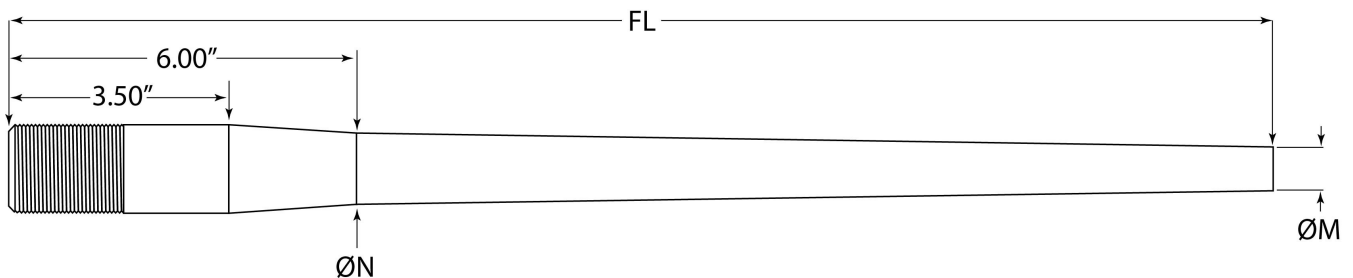

TAPERED CONTOURS

CONTOUR	MUZZLE DIA. (ØM) AT FINISHED LENGTH (FL)												APPROX. WEIGHT (lbs.)	FLUTING AVAILABILITY
	SMALL SHANK & REM/AGE						LARGE SHANK							
	20"	22"	24"	26"	28"	30"	20"	22"	24"	26"	28"	30"		
NSS LIGHT VARMINT	.788	.759	.729	.700	—	—	.803	.769	.734	.700	—	—	4.0 @ 24"	Up to 30 Cal
NSS VARMINT	.875	.855	.835	.815	.795	.775	.890	.865	.840	.815	.790	.765	4.5 @ 26"	Up to 30 Cal
NSS MTU	.962	.951	.941	.930	.920	.910	.981	.965	.950	.935	.920	.905	5.0 @ 26"	All Calibers
NSS BULL	1.017	1.013	1.009	1.004	1.000	.996	1.036	1.027	1.018	1.009	1.000	.991	6.0 @ 28"	All Calibers

SPORTER CONTOURS

CONTOUR	MUZZLE DIA. (ØM) AT FINISHED LENGTH (FL)				NECK LENGTH (NL)		APPROX. WEIGHT (lbs.)	FLUTING AVAILABILITY
	20"	22"	24"	26"	SMALL & REM/AGE	LARGE SHANK		
NSS SPORTER*	.661	.633	.604	.575	6.900"	7.290"	2.95 @ 24"	Not Available
NSS HEAVY SPORTER	.747	.731	.716	.700	6.900"	7.290"	3.38 @ 24"	Not Available

* Sporter not available in 340 Caliber

PALMA CONTOURS

CONTOUR	MUZZLE DIA. (ØM) AT FINISHED LENGTH (FL)						NECK DIA. (Ø N)	APPROX. WEIGHT (lbs.)	FLUTING AVAILABILITY
	20"	22"	24"	26"	28"	30"			
NSS LIGHT PALMA	.813	.800	.788	.775	.763	.750	.900	4.5 @ 30"	Not Available
NSS STD. PALMA	.842	.833	.875	.817	.808	.800	.900	4.75 @ 30"	Not Available
NSS HEAVY PALMA	.942	.933	.925	.917	.908	.900	1.000	5.75 @ 30"	All Calibers