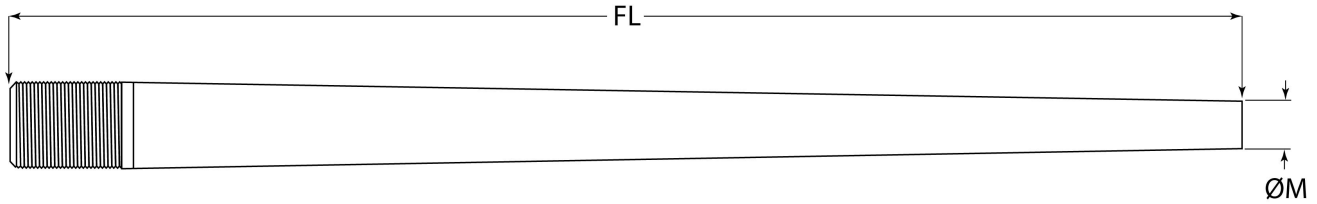

TAPERED CONTOURS

CONTOUR	MUZZLE DIA. (ØM) AT FINISHED LENGTH (FL)												APPROX. WEIGHT (lbs.)	FLUTING AVAILABILITY
	SMALL SHANK & REM/AGE						LARGE SHANK							
	20"	22"	24"	26"	28"	30"	20"	22"	24"	26"	28"	30"		
NSS LIGHT VARMINT	.788	.759	.729	.700	—	—	.803	.769	.734	.700	—	—	4.0 @ 24"	Up to 30 Cal
NSS VARMINT	.875	.855	.835	.815	.795	.775	.890	.865	.840	.815	.790	.765	4.5 @ 26"	Up to 30 Cal
NSS MTU	.962	.951	.941	.930	.920	.910	.981	.965	.950	.935	.920	.905	5.0 @ 26"	All Calibers
NSS BULL	1.017	1.013	1.009	1.004	1.000	.996	1.036	1.027	1.018	1.009	1.000	.991	6.0 @ 28"	All Calibers

SPORTER CONTOURS

CONTOUR	MUZZLE DIA. (ØM) AT FINISHED LENGTH (FL)				NECK LENGTH (NL)		APPROX. WEIGHT (lbs.)	FLUTING AVAILABILITY
	20"	22"	24"	26"	SMALL & REM/AGE	LARGE SHANK		
NSS SPORTER*	.661	.633	.604	.575	6.900"	7.290"	2.95 @ 24"	Not Available
NSS HEAVY SPORTER	.747	.731	.716	.700	6.900"	7.290"	3.38 @ 24"	Not Available

* Sporter not available in 340 Caliber

PALMA CONTOURS

CONTOUR	MUZZLE DIA. (ØM) AT FINISHED LENGTH (FL)						NECK DIA. (Ø N)	APPROX. WEIGHT (lbs.)	FLUTING AVAILABILITY
	20"	22"	24"	26"	28"	30"			
NSS LIGHT PALMA	.813	.800	.788	.775	.763	.750	.900	4.5 @ 30"	Not Available
NSS STD. PALMA	.842	.833	.875	.817	.808	.800	.900	4.75 @ 30"	Not Available
NSS HEAVY PALMA	.942	.933	.925	.917	.908	.900	1.000	5.75 @ 30"	All Calibers