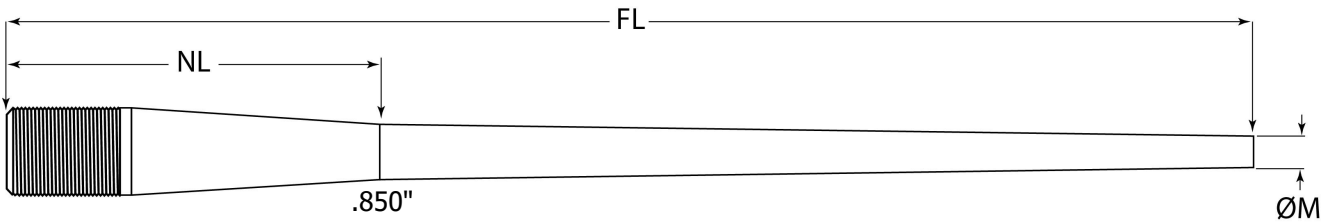

TAPERED CONTOURS

CONTOUR	MUZZLE DIA. (ØM) AT FINISHED LENGTH (FL)												APPROX. WEIGHT (lbs.)	FLUTING AVAILABILITY
	SMALL SHANK & REM/AGE						LARGE SHANK							
	20"	22"	24"	26"	28"	30"	20"	22"	24"	26"	28"	30"		
NSS LIGHT VARMINT	.788	.759	.729	.700	—	—	.803	.769	.734	.700	—	—	4.0 @ 24"	Up to 30 Cal
NSS VARMINT	.875	.855	.835	.815	.795	.775	.890	.865	.840	.815	.790	.765	4.5 @ 26"	Up to 30 Cal
NSS MTU	.962	.951	.941	.930	.920	.910	.981	.965	.950	.935	.920	.905	5.0 @ 26"	All Calibers
NSS BULL	1.017	1.013	1.009	1.004	1.000	.996	1.036	1.027	1.018	1.009	1.000	.991	6.0 @ 28"	All Calibers

SPORTER CONTOURS

CONTOUR	MUZZLE DIA. (ØM) AT FINISHED LENGTH (FL)				NECK LENGTH (NL)		APPROX. WEIGHT (lbs.)	FLUTING AVAILABILITY
	20"	22"	24"	26"	SMALL & REM/AGE	LARGE SHANK		
NSS SPORTER*	.661	.633	.604	.575	6.900"	7.290"	2.95 @ 24"	Not Available
NSS HEAVY SPORTER	.747	.731	.716	.700	6.900"	7.290"	3.38 @ 24"	Not Available

* Sporter not available in 340 Caliber

PALMA CONTOURS

CONTOUR	MUZZLE DIA. (ØM) AT FINISHED LENGTH (FL)						NECK DIA. (Ø N)	APPROX. WEIGHT (lbs.)	FLUTING AVAILABILITY
	20"	22"	24"	26"	28"	30"			
NSS LIGHT PALMA	.813	.800	.788	.775	.763	.750	.900	4.5 @ 30"	Not Available
NSS STD. PALMA	.842	.833	.875	.817	.808	.800	.900	4.75 @ 30"	Not Available
NSS HEAVY PALMA	.942	.933	.925	.917	.908	.900	1.000	5.75 @ 30"	All Calibers